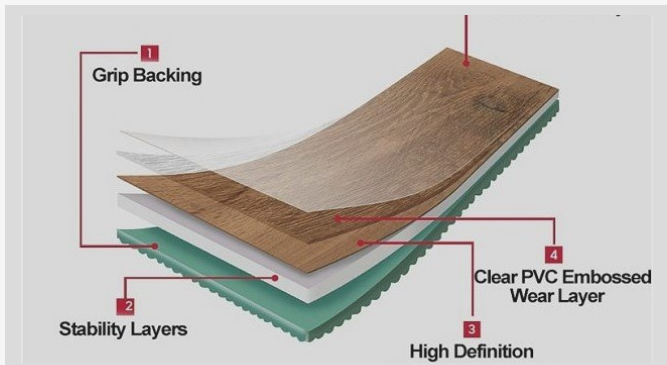

SEOUL

Loose lay Flooring

- 5mm Thickness (Wear Layer = 0.5mm or 20mil)
- 7.36" Width x 48.31" Length - Textured finish
- Limited 30 Years Residential / 10 Years Commercial Warranty

- 20 mil wear layer durable scratch resistance
- Loose lay easy installation & Install on all levels
- UV Resistant
- Virgin material with fiberglass Micro V bevel 4 sides
- 6 Variation in each color.
- High resistance to direct sunlight.

APPLICATION AREAS

DUE TO ITS DIVERSE FUNCTIONS, IT IS APPLICABLE TO A WIDE RANGE OF PLACES, SUCH AS HOME DECORATION, HOTELS, PUBLIC PLACES, EDUCATIONAL INSTITUTIONS, GYMS AND SO ON ARE PREFERRED.